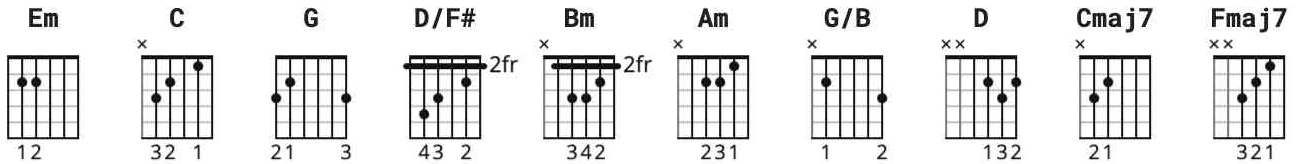

Is This Love Chords by Bob Marley

Difficulty: intermediate

Tuning: E A D G B E

CHORDS

...IS THIS LOVE... by Bob Marley

from 'Kaya' (1978)

[Intro]

Em C G (x2)

[Verse 1]

G D/F# Em C G
I wanna love ya, and treat you right.
D/F# Em C G
I wanna love ya, every day and every night.
D/F# Em C G
We'll be to-gether, with a roof right over our heads,
D/F# Em C G
We'll share the shelter, of my single bed.
D/F# Em C G
We'll share the same room; Jah provide the bread.

Em D C Bm Am
So I throw my cards on your table.

[Solo]

G D/F# Em, C G (x4)

[Verse 3]

Em
I wanna love ya,
C G D/F# Em
I wanna love and treat you, love and treat you right.
Em C G
I wanna love you, every day and every night.
D/F# Em C G
We'll be to-gether, with a roof right over our heads,
D/F# Em C G
We'll share the shelter, of my single bed.
D/F# Em C G
We'll share the same room; Jah provide the bread.
D/F# Em C G
We'll share the shelter, of my single bed.

(Fade)

CHORD DIAGRAMS:

Em	C	G	D/F#	Bm
EADGBE 244222	EADGBE x57775	EADGBE 577655	EADGBE 402400	EADGBE x46654
Am	G/B	D	Cmaj7	Fmaj7
EADGBE x24432	EADGBE x47655	EADGBE x79997	EADGBE x57675	EADGBE 3x443x

Tabbed by Joel from cLuMsY, Bristol, England, 2005 (clumsyband@hotmail.com)